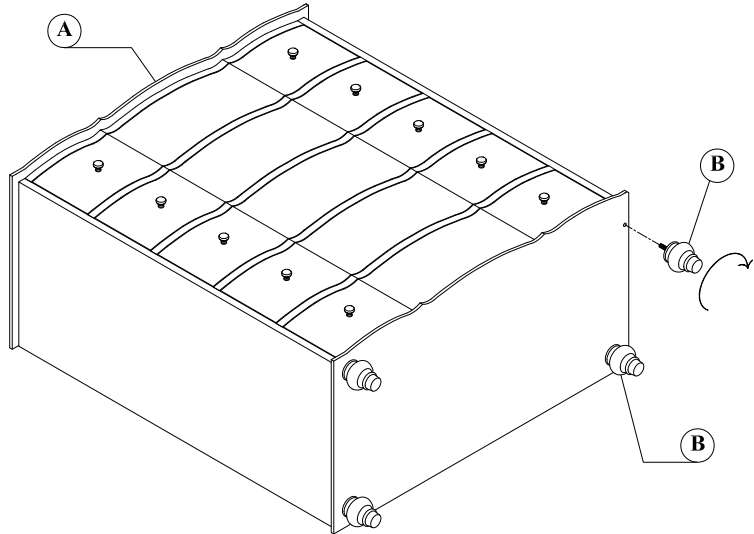

feather&black

Perfect Bedtimes

Amelia 5 Drawer Chest

IMPORTANT READ CAREFULLY RETAIN FOR FUTURE REFERENCE

Thank you for buying the Amelia 5 Drawer Chest

PRODUCT CARE

- Wipe clean using a soft damp cloth followed by dry cloth
- Do not use abrasives or cleaning products which may contain ammonia or solvents
- Take care when handling or moving the furniture. Careless handling can damage wooden furniture, try to lift rather than drag
- Feather & Black strongly advise using the Anti-Tip wall fixings provided with this product however the wall fixing itself may need to be altered depending on your wall. If these fixings have been misplaced please contact our customer service team who will be more than happy to send you a replacement kit.

ASSEMBLY INSTRUCTIONS

	PARTS	QTY
A		1PC
B		4PCS
C		4PCS
D	 Ø4x20(mm)	4PCS
E		2PCS

1

2

3